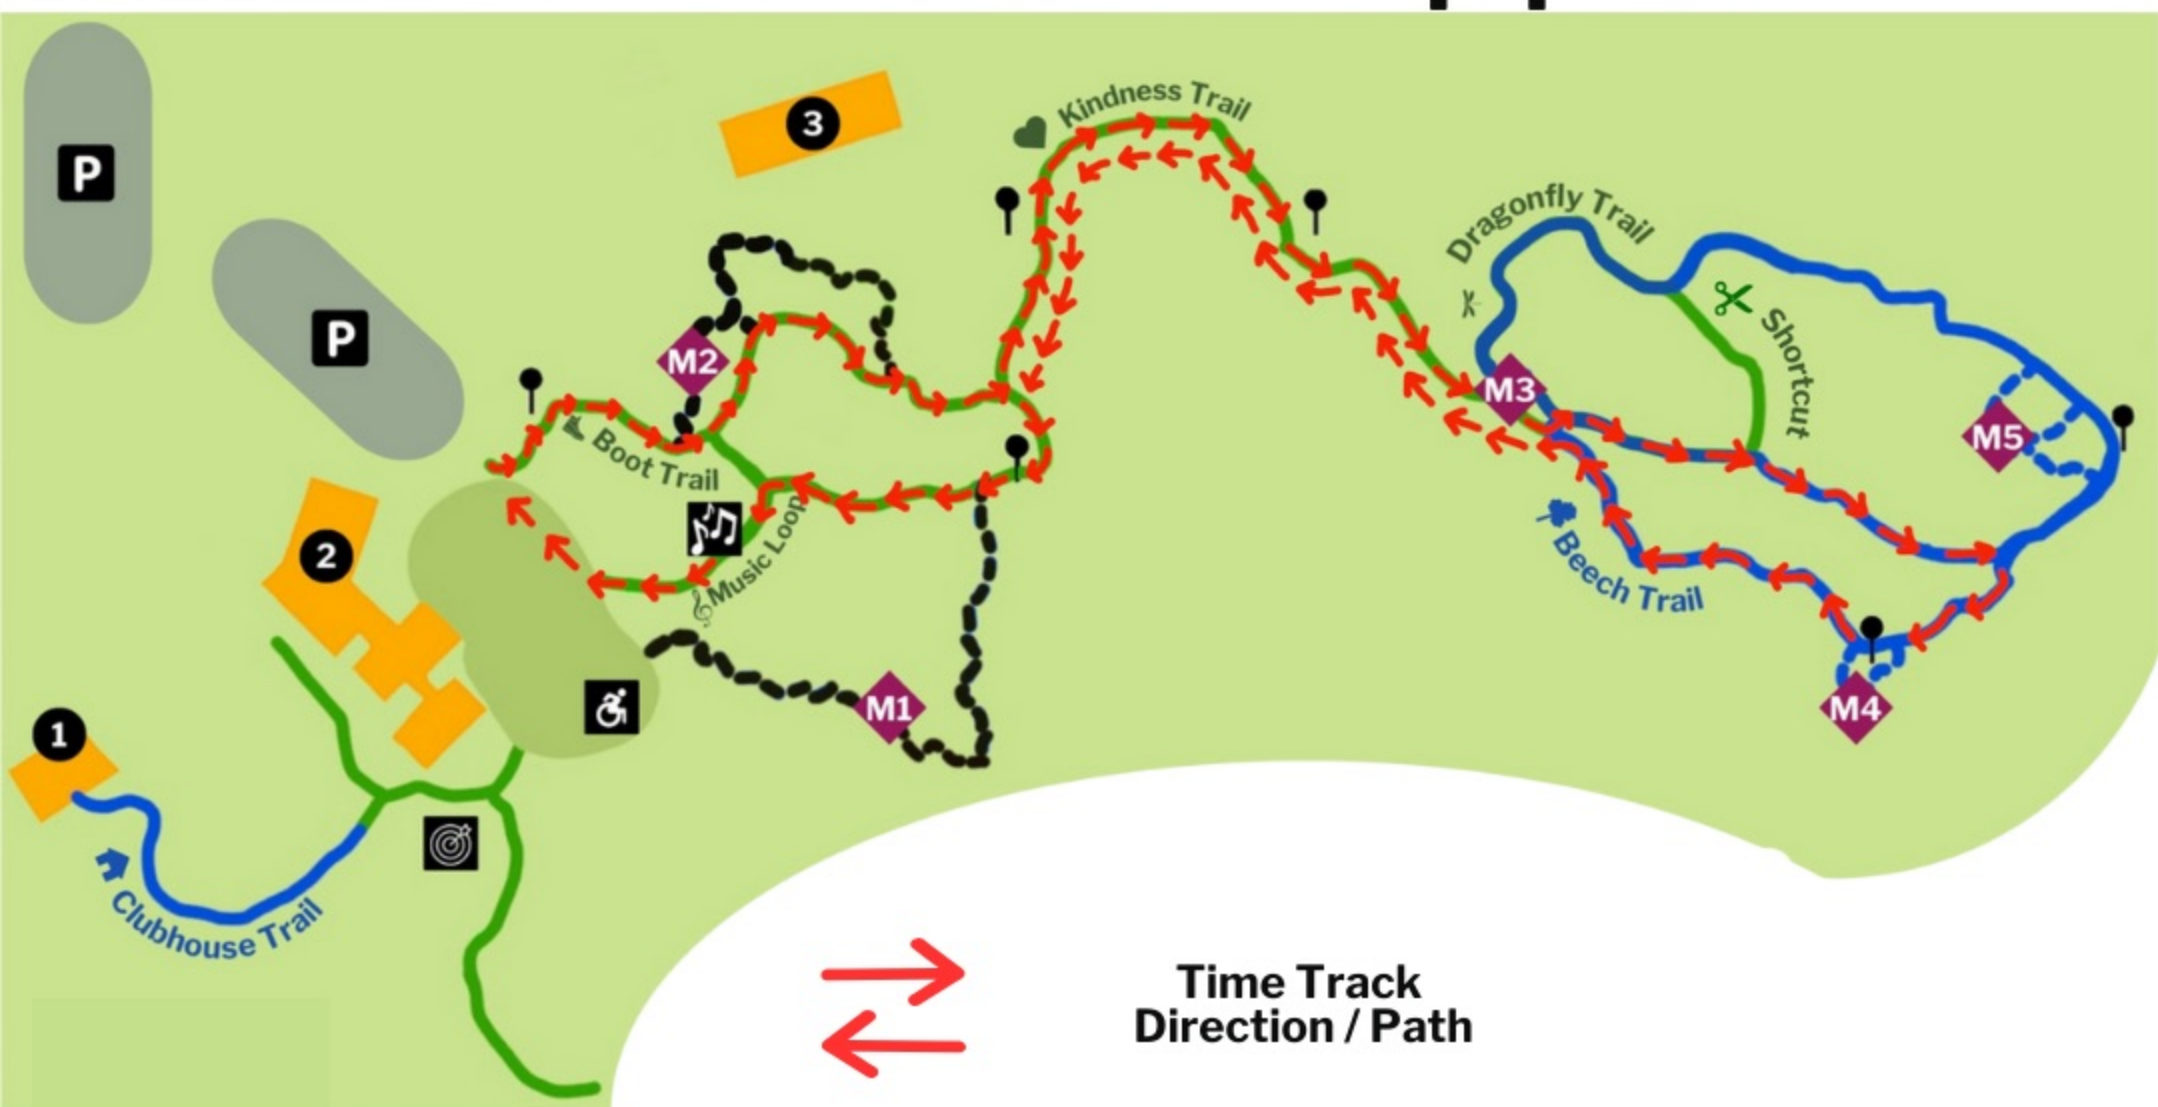

AOEC ENCHANTED FOREST MAP

Supported by L.L. Bean

AOEC ENCHANTED TIME TRACK

Test Your Skills and Equipment!

Ready to challenge yourself and your mobility equipment? Our Time Track spans 1,519 feet and combines a variety of terrain from inclines, declines, tricky turns, and more. The Time Track is a purpose built obstacle course and trail for users to evaluate the efficiency, comfort, and ease of use of various adaptive equipment. Recording your time to complete the Track provides you with a benchmark for evaluating your adaptive equipment.