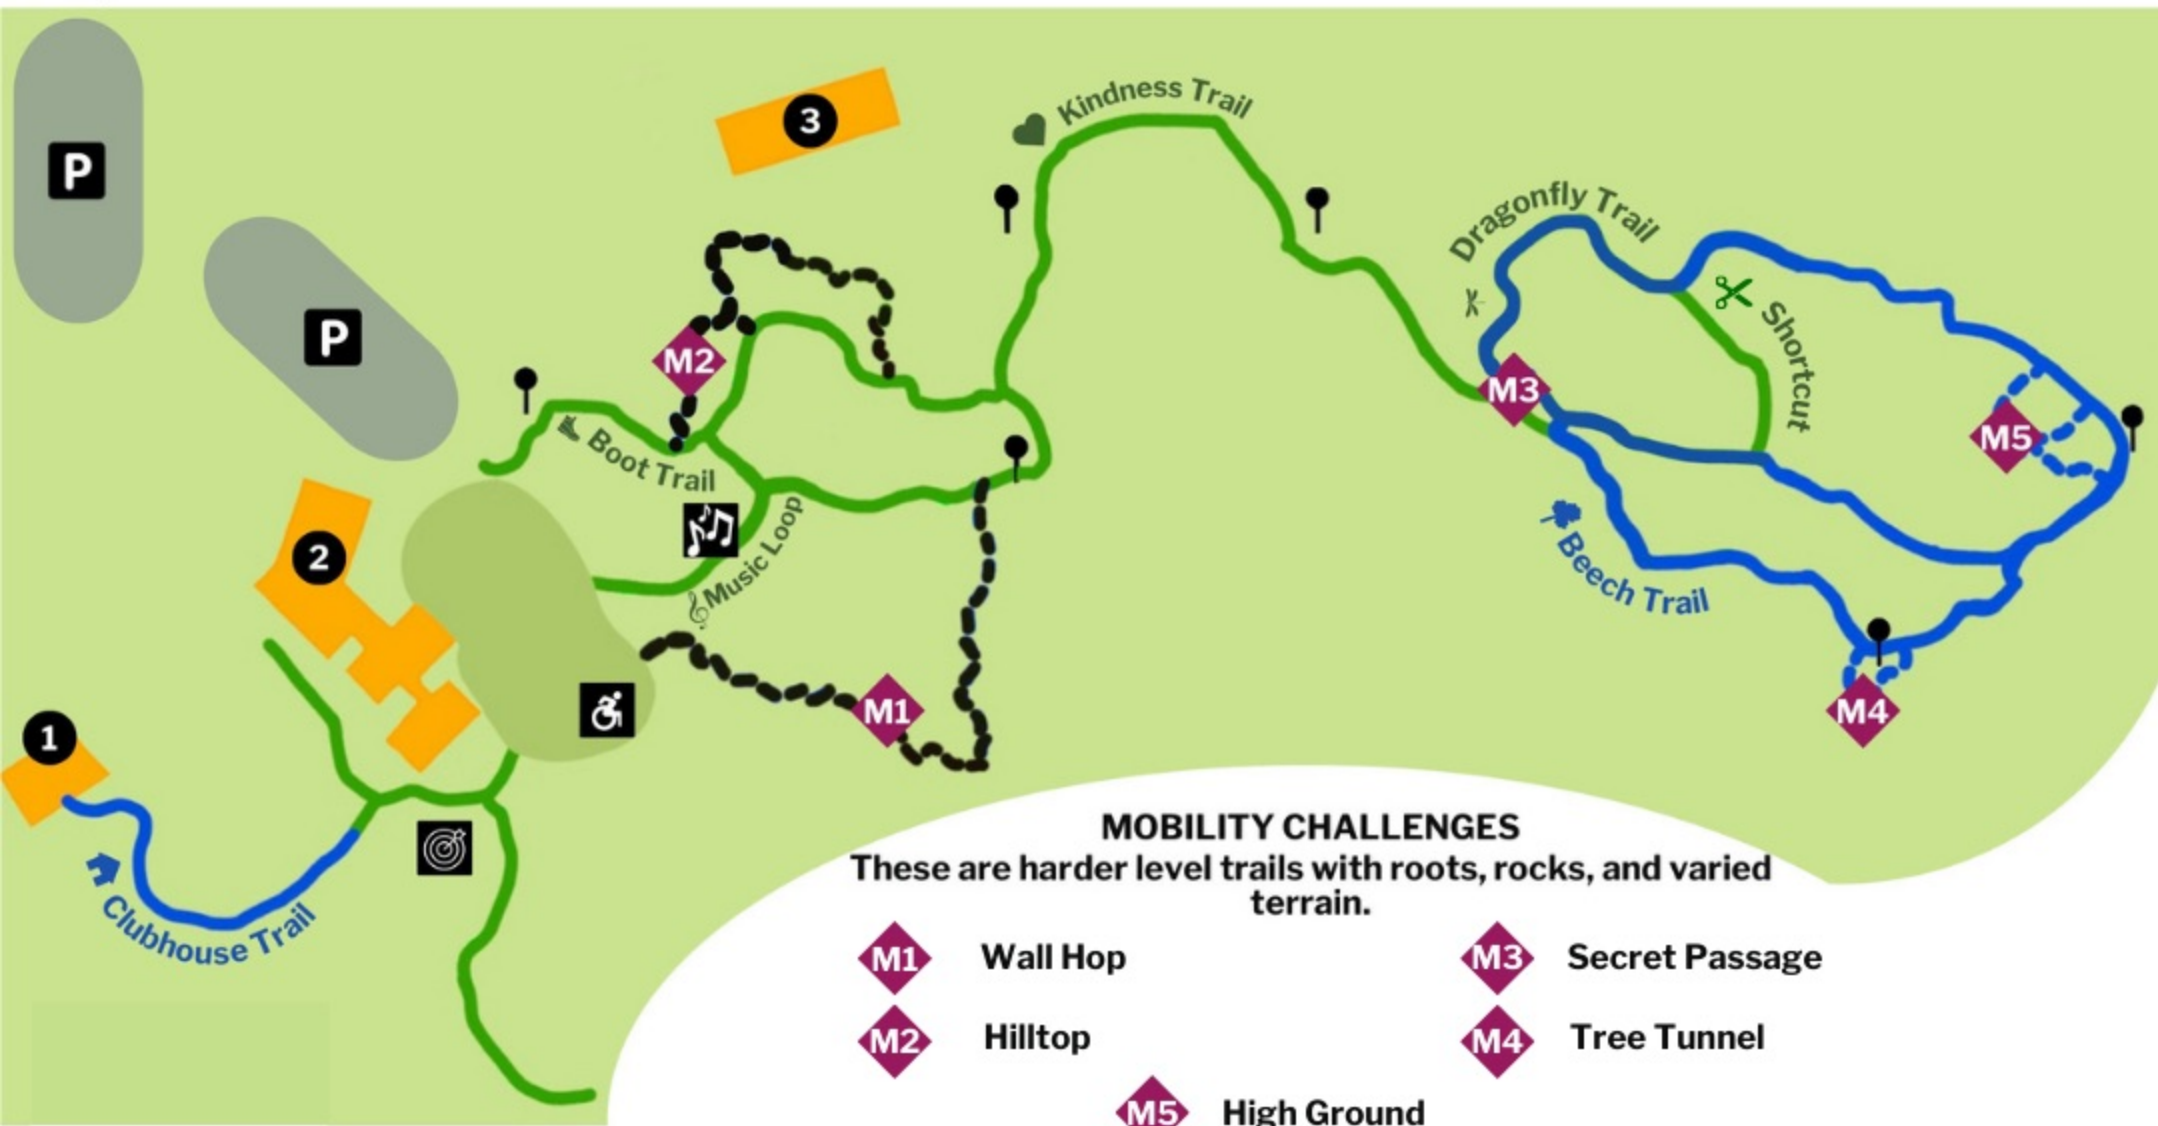

AOEC ENCHANTED FOREST MAP

Supported by L.L. Bean

AOEC ENCHANTED TIME TRACK

Test Your Skills and Equipment!

Ready to challenge yourself and your mobility equipment? Our Time Track spans 1,519 feet and combines a variety of terrain from inclines, declines, tricky turns, and more. The Time Track is a purpose built obstacle course and trail for users to evaluate the efficiency, comfort, and ease of use of various adaptive equipment. Recording your time to complete the Track provides you with a benchmark for evaluating your adaptive equipment.